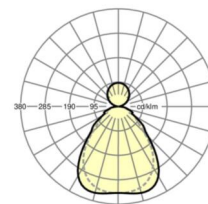

MECHANICS

Housing colour	silver grey/white aluminium RAL 9006
Dimensions (LxWxH/DxH)	1558mm x 321mm x 24mm
Weight (net)	6.3kg
Type of installation	Pendant individual mounting, Pendant light strip mounting

Dimensions

L	1558 mm	Length
B	321 mm	Width
H	24 mm	Height
A1	900 mm	Mounting distance single mounting
P min	150 mm	Minimum suspension length
P max	1900 mm	Maximum suspension length

DEEP-LINK

<https://www.regiolux.de/en/article/46205526175>