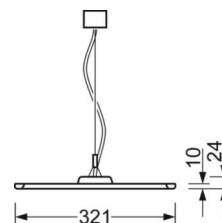

Reference	LED 5900lm 830
ηLB	100 %
Φ ↓/↑	74 % / 26 %
UGR lat./long.	16.8 / 16.1
VDU	65° < 3000cd/m²