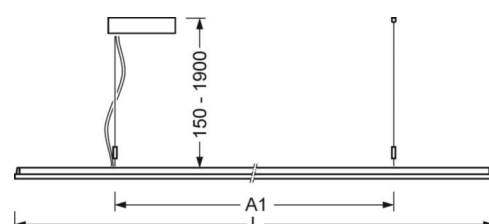

Suspended luminaire/light run feed luminaire - Micro-prismatic diffuser - direct/indirect distribution

Ultra-flat luminaire housing design, painted extruded aluminium profile, visible installation height 10/24mm; Housing colour silver grey/white aluminium RAL 9006; Direct/indirect light distribution, direct share by means of a microprism made of PMMA, homogeneous light emission through lateral LED light coupling in Light Guide panel and semi-diffuse, reflective white coating, with special decoupling technology for defined ceiling illumination; for VDU workstations, omnidirectional glare reduction according to the current norm DIN-EN 12464-1. Electrical connection via integrated transparent connection cable 5x0.75mm², length 1900mm, stripped cable ends. Light Control: netlife easy1; Regiolux Classification: netlife easy; Control signal: DALI; Number of control gear (max): 32; Communication: Bluetooth; Sensor technology: PIR - passive infrared; Installation height (min/max): 2m to 5m; Monitoring area: max. D=7m; App name: Osram BT Config; Osram BT Control; Note: up to 4 DALI sensors or DALI push button coupler can also be connected; System extension: easy01S; Application: Office, Meeting rooms, Corridors, Classrooms, Secondary rooms; Function: Motion detection, Corridor function, presence detection, Daylight control, Tunable white (only with DT8 luminaires), Manual dimming. Komplettes höhenverstellbares Pendel-Set im Lieferumfang enthalten.

CHARACTERISTICS